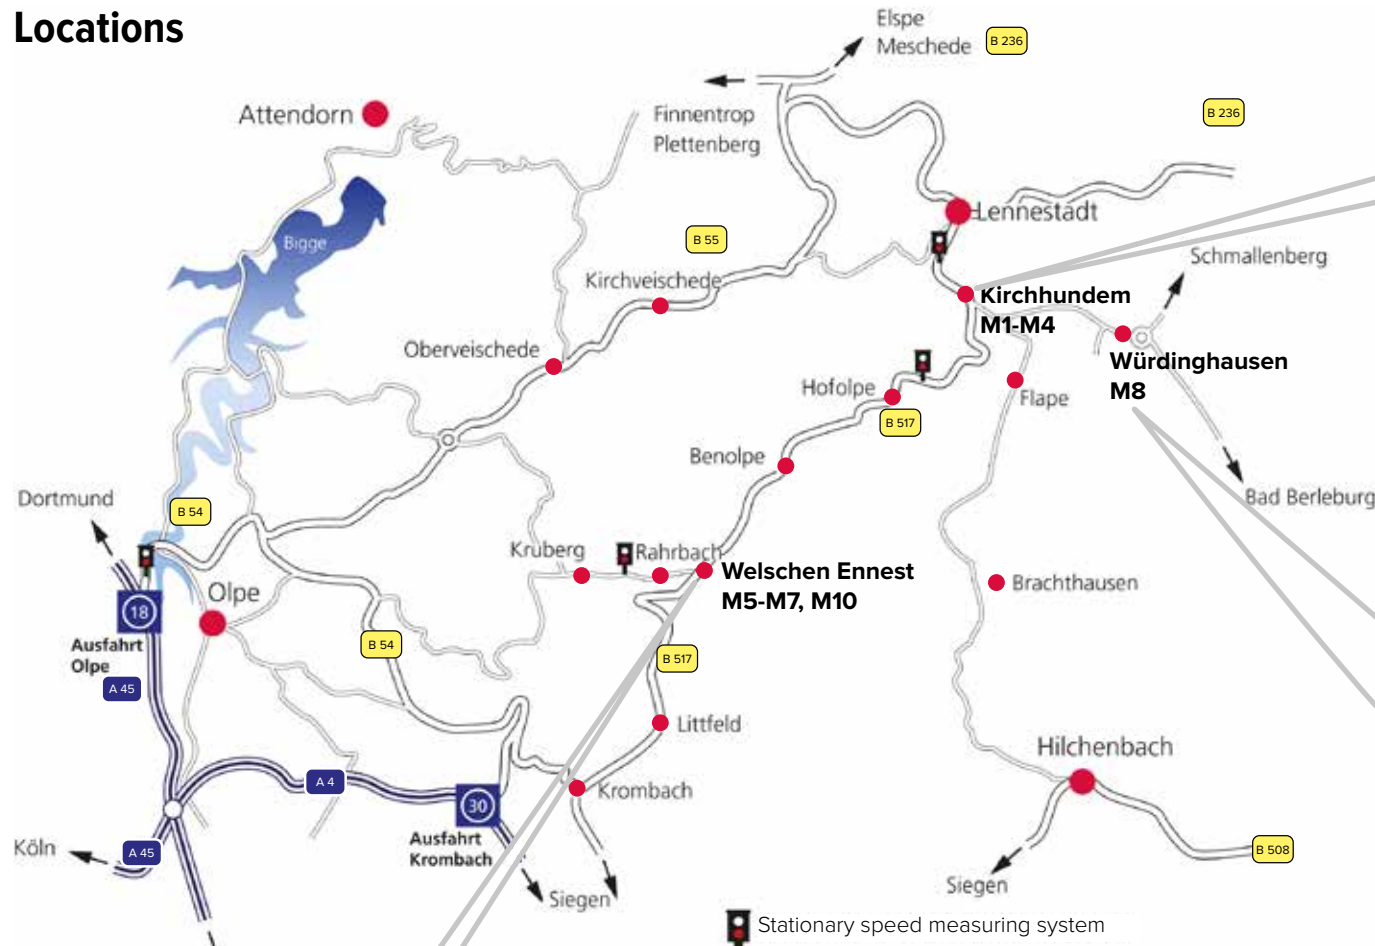

## Locations

- M1** **Headquarter**  
Aloys-Mennekes-Str. 1  
57399 Kirchhundem
- M2** **Charging systems  
Production**
- M3** **Administration  
Receiving department  
Personnel department  
Purchase**  
Siegener Str. 3-5  
57399 Kirchhundem
- M4** **Quality assurance**

- M8** **Charging systems  
manufactory**  
Auf dem Niedern Bruch 4  
57399 Kirchhundem Würdinghausen

- M5** **Production Automotive**  
In der Welsmick 7  
57399 Kirchhundem Welschen Ennest
- M6** **Logistics Center**  
Kölner Str. 37  
57399 Kirchhundem Welschen Ennest
- M7** **Production**  
Industriestraße 10  
57399 Kirchhundem Welschen Ennest
- M10** **Administration  
Customer Center**  
Kölner Str. 37  
57399 Kirchhundem Welschen Ennest

Your routes to MENNEKES locations  
<https://www.mennekes.org/company/about-us/locations/>